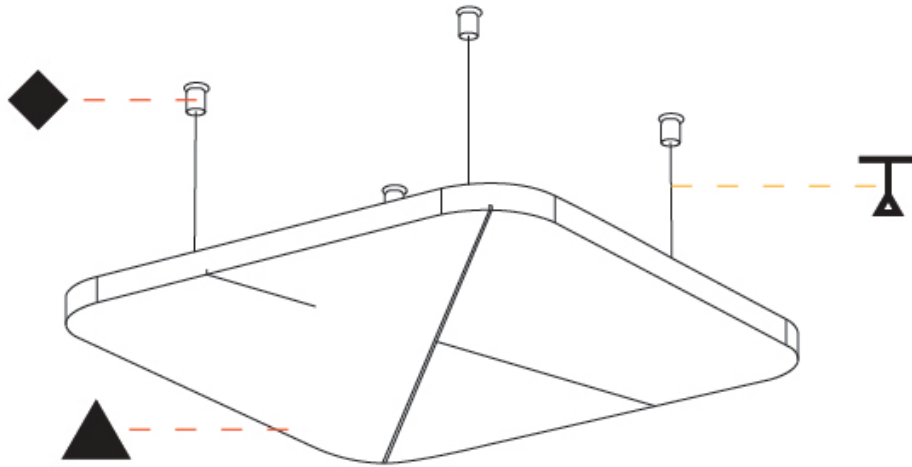

QUANTUM ACOUSTIC PANEL SUSPENSION

A300706-

PROJECT	_____
TYPE	_____
SPECIFIER	_____
QUANTITY	_____
DATE	_____